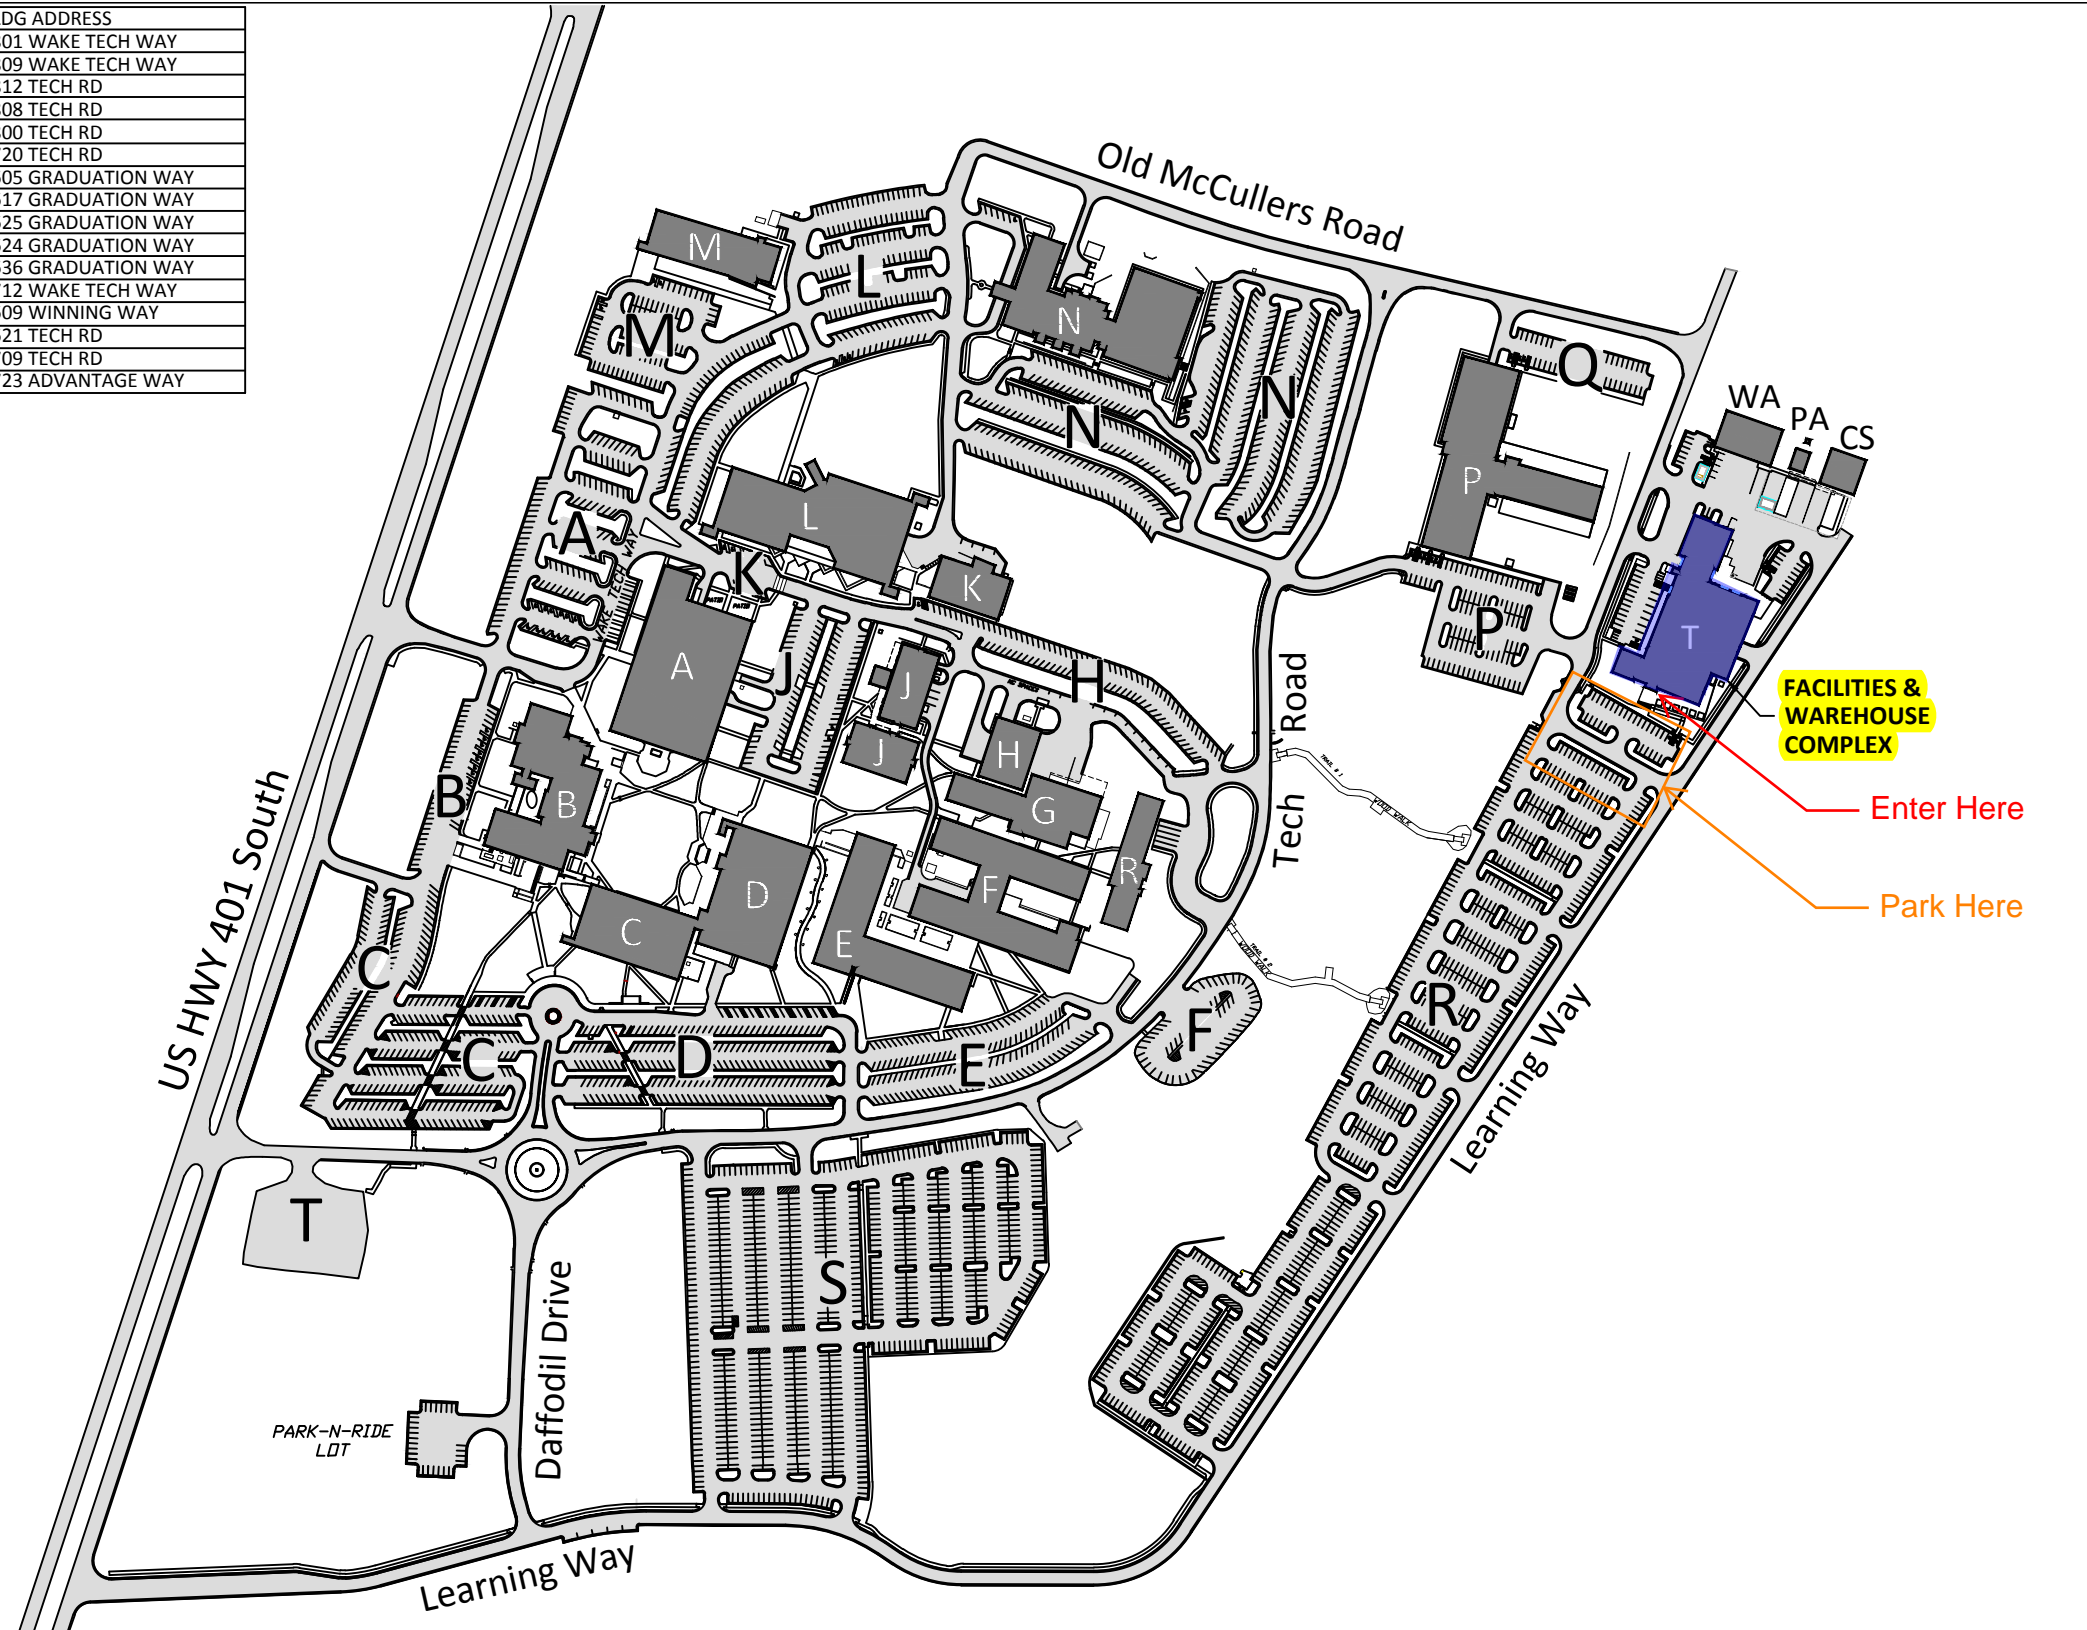

BLDG#	BLDG NAME	BLDG ADDRESS
A	HOLDING HALL	1801 WAKE TECH WAY
B	PUCHER - LEMAY	1809 WAKE TECH WAY
C	TECHNICAL EDUCATION	4812 TECH RD
D	HOWELL LIBRARY	4808 TECH RD
E	COMPUTER & ENGINEERING	4800 TECH RD
F	READY HALL	4720 TECH RD
G	SWINDELL HALL	1605 GRADUATION WAY
H	ALLEN HALL	1617 GRADUATION WAY
J	INDIVIDUALIZED LEARNING CENTER	1625 GRADUATION WAY
K	BOOK STORE & PRINT SHOP	1624 GRADUATION WAY
L	STUDENT SERVICES	1636 GRADUATION WAY
M	MONTAGUE HALL	1712 WAKE TECH WAY
N	PHYSICAL EDUCATION & GYM	4609 WINNING WAY
P	AUTOMOTIVE & HEAVY EQUIPMENT TECHNOLOGY	4621 TECH RD
R	CENTER FOR BUILDING TECHNOLOGIES	4709 TECH RD
	FACILITIES & WAREHOUSE COMPLEX	4723 ADVANTAGE WAY

Campus Map

Southern Wake Campus

9101 Fayetteville Rd.
Raleigh NC, 27603